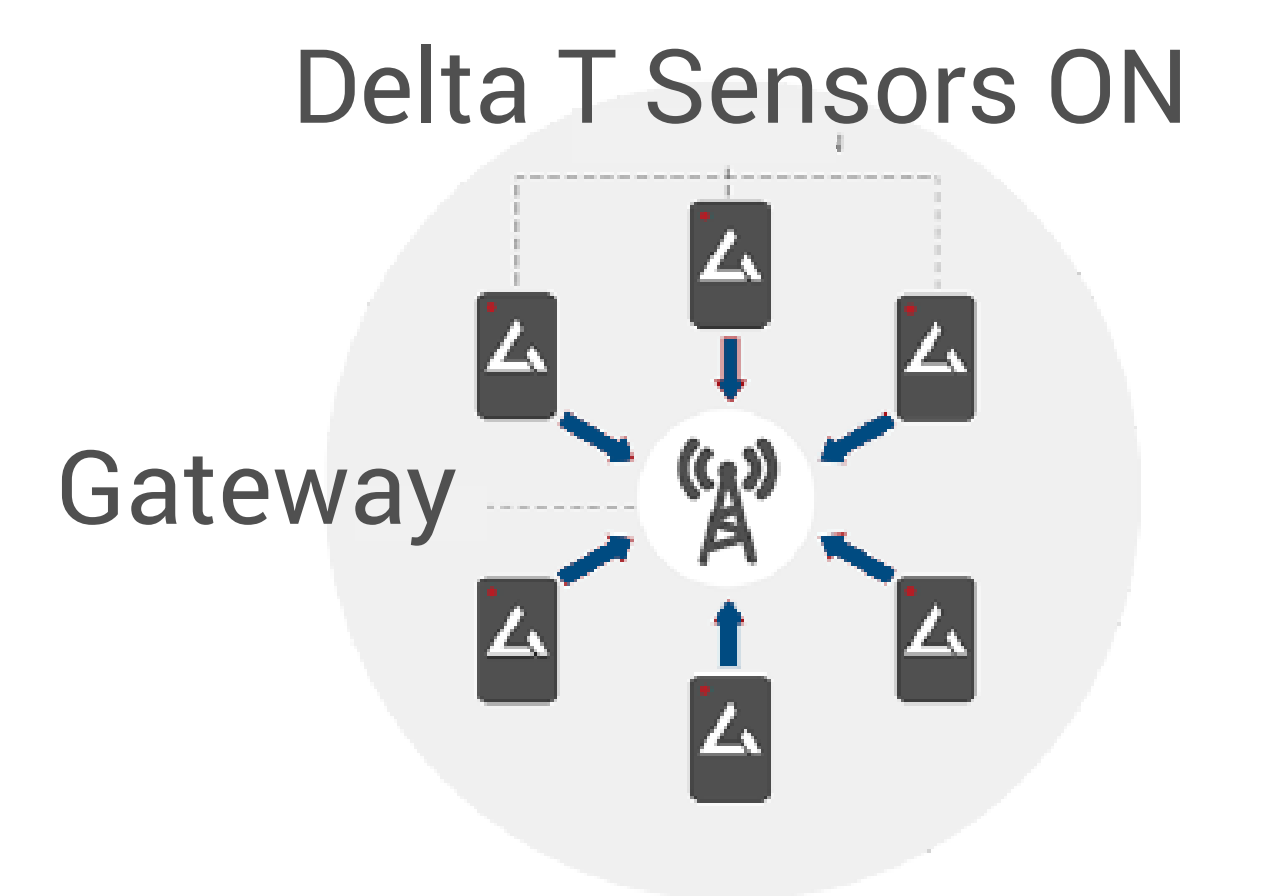

Temperature Monitoring System

Delta T Alert
For indoor use.

For outdoor use.
Delta T Alert Env

Smartphone Notifications

Data Transmission

The Delta T Alert™ sensors are wirelessly networked to the Gateway which is connected to your network. The system monitors the temperature readings from the sensors and the health of the sensors themselves to include their battery level as well as reporting back if a sensor is unresponsive.

Key Features

Battery Operated

Easy to Install

Environmentally Sealed - ENV Option

Custom Reporting Option

Wireless Connectivity

Emergency Alarm Notification

Tailored Scheduling