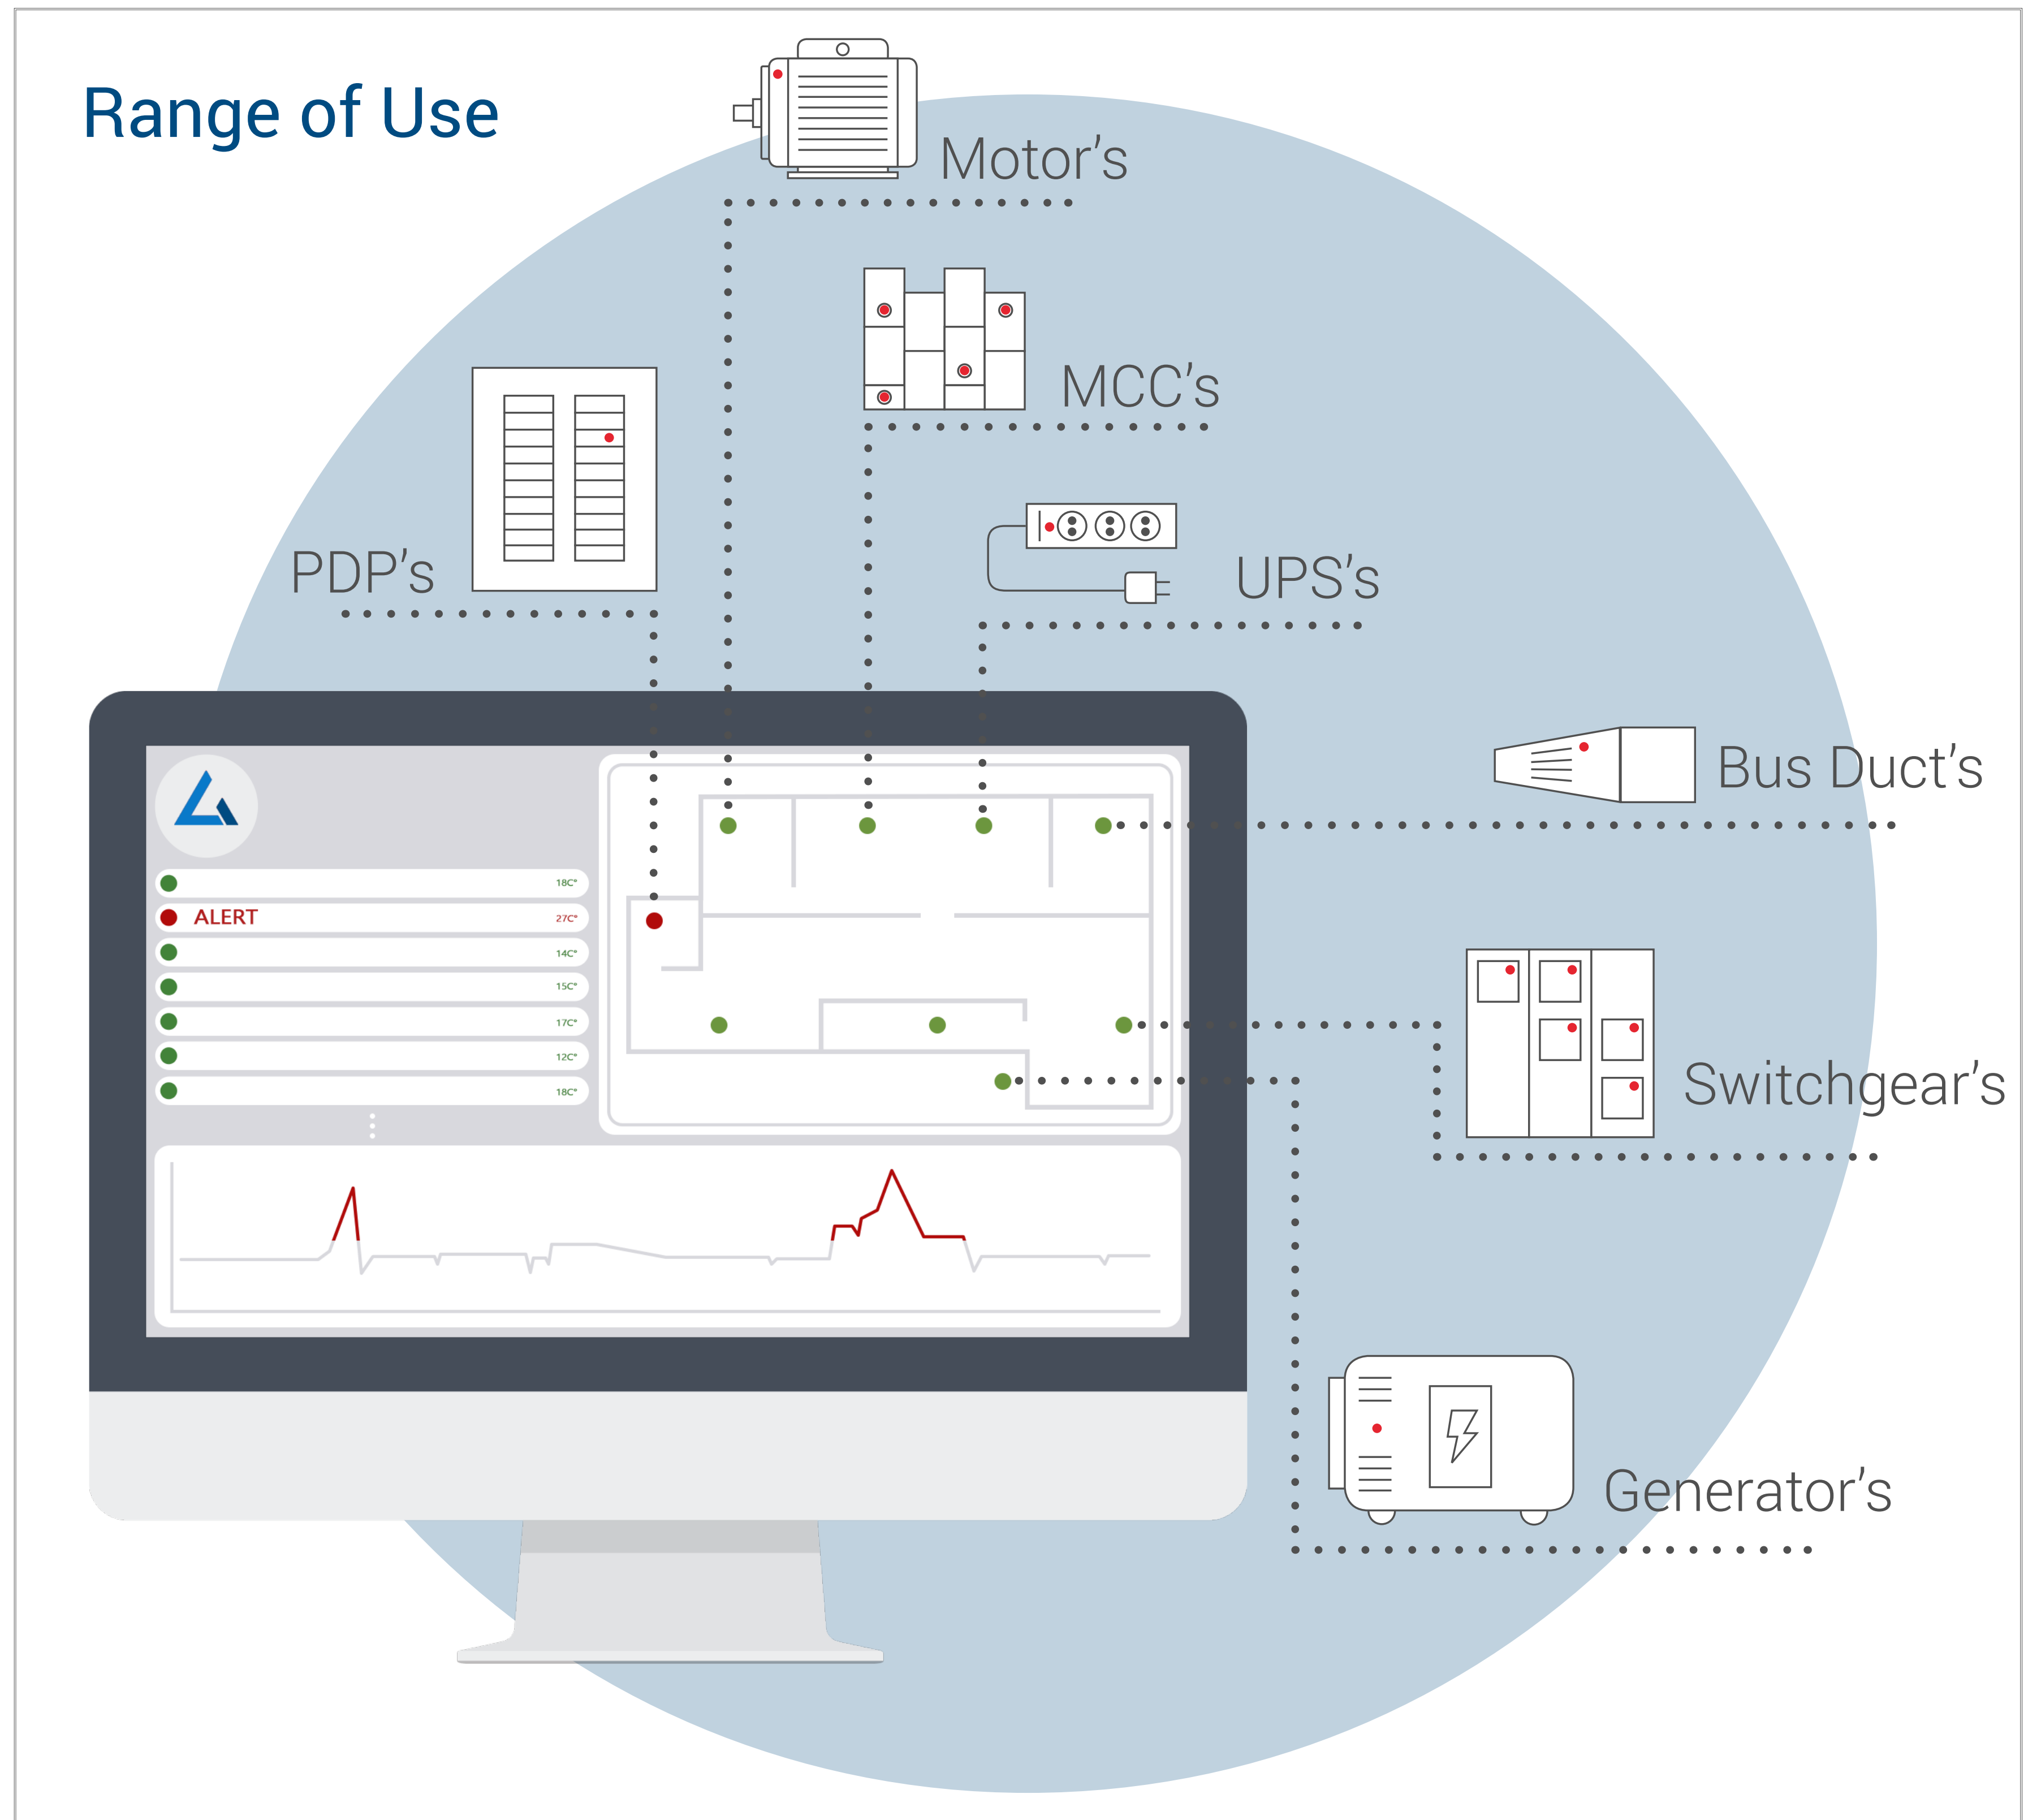

Temperature Monitoring System

Delta T Alert
For indoor use.

For outdoor use.
Delta T Alert Env

Smartphone Notifications

Data Transmission

The Delta T Alert™ sensors are wirelessly networked to the Gateway which is connected to your network. The system monitors the temperature readings from the sensors and the health of the sensors themselves to include their battery level as well as reporting back if a sensor is unresponsive.

Key Features

Battery Operated

Easy to Install

Environmentally Sealed - ENV Option

Custom Reporting Option

Wireless Connectivity

Emergency Alarm Notification

Tailored Scheduling

Temperature Sensors